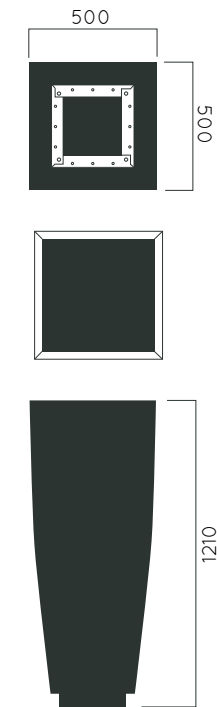

Dimensions: L500xW500xH1210mm

## LOUNGE

Material: Hot-dip galvanized & powder-coated metal

- ▷ Resistance
- ▷ Stabilized dimensions

- ▷ Transparency
- ▷ Protection

- ▷ Strength
- ▷ Long serving
- ▷ Resistant to severe weather conditions

Packing size: 510 x 510 x 1220 mm

Colours | textures: