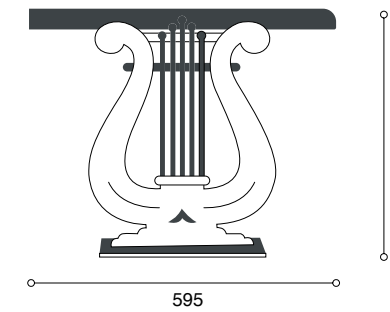

DIMENSIONS: L2600xW595xH790mm

LIRA BENCH

Material: Impregnated wood coated with Water-based paint certified by the (En 71- 3 safety for toys).

Fixing: Stainless Steel

- ▷ Resistance
- ▷ Stabilized dimensions

Translucent wood finish

- ▷ Transparency
- ▷ Protection

Autoclave treated wood

- ▽ Strength
- ▽ Long serving
- ▽ Resistant to severe weather conditions

Packing size: 2700 x 605 x 800 mm

Colours | textures: