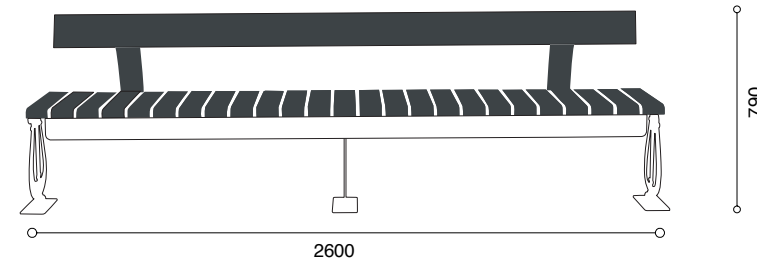

DIMENSIONS: L2600xW595xH790mm

LIRA BENCH

Material: Impregnated wood coated with Water-based paint certified by the (En 71- 3 safety for toys).

Fixing: Stainless Steel

- ▷ Resistance
- ▷ Stabilized dimensions

Translucent wood finish

- ▷ Transparency
- ▷ Protection

Autoclave treated wood

- ▽ Strength
- ▽ Long serving
- ▽ Resistant to severe weather conditions

Packing size: 2700 x 605 x 800 mm

Colours | textures: