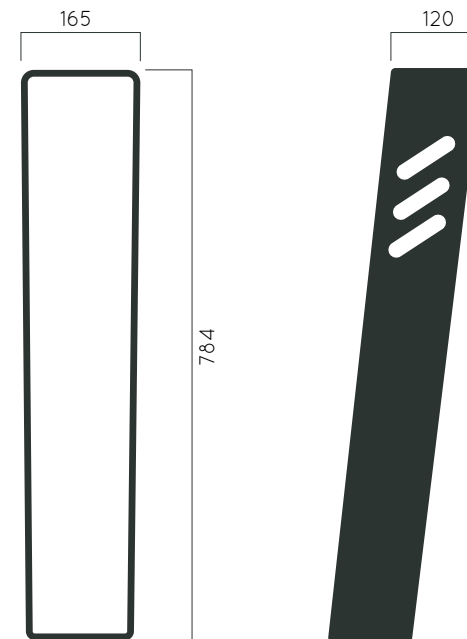

DIMENSIONS: L165xW120H784mm

NOVA

Material:	Hot-dip galvanized & powder-coated metal
	<ul style="list-style-type: none"> ▷ Resistance ▷ Stabilized dimensions
	<ul style="list-style-type: none"> ▷ Transparency ▷ Protection
	<ul style="list-style-type: none"> ▷ Strength ▷ Long serving ▷ Resistant to severe weather conditions
Packing size:	166 x 130 x 794 mm
Colours textures:	<p>Metal</p> <div style="display: flex; justify-content: space-around; align-items: center;"> <div style="text-align: center;">  <p>#01</p> </div> <div style="text-align: center;">  <p>#02</p> </div> <div style="text-align: center;">  <p>#03</p> </div> <div style="text-align: center;">  <p>#04</p> </div> </div>