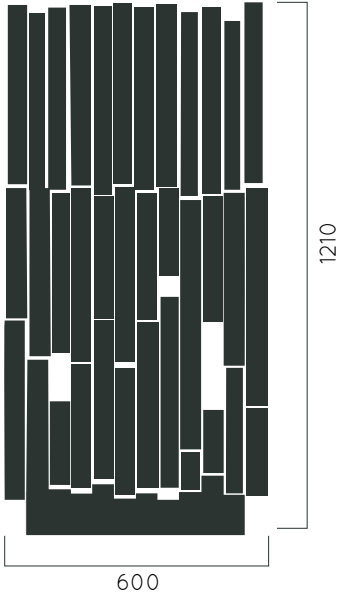

DIMENSIONS: L600xW600xH1210 mm

GREEN PARK

Material:	Impregnated wood coated with Water-based paint certified by the (En 71- 3 safety for toys).
Fixing:	Hot-dip galvanized & powder-coated metal
	<ul style="list-style-type: none"> ▷ Resistance ▷ Stabilized dimensions
	<p>Translucent wood finish</p> <ul style="list-style-type: none"> ▷ Transparency ▷ Protection
	<p>Autoclave treated wood</p> <ul style="list-style-type: none"> ▷ Strength ▷ Long serving ▷ Resistant to severe weather conditions
Packing size:	601 x 601 x 1220 mm

Colours | textures:

Wood			
Creol	Therna wood	Teak	Warm Grey
Metal			
#01	#02	#03	#04