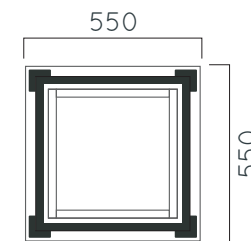

DIMENSIONS: L550xW550xH1090mm

GRACIA 110

Material: Impregnated wood coated with Water-based paint certified by the (En 71- 3 safety for toys).

- ▷ Resistance
- ▷ Stabilized dimensions

Translucent wood finish

- ▷ Transparency
- ▷ Protection

Autoclave treated wood

- ▷ Strength
- ▷ Long serving
- ▷ Resistant to severe weather conditions

Packing size: 560 x 560 x 1100 mm

Colours | textures: