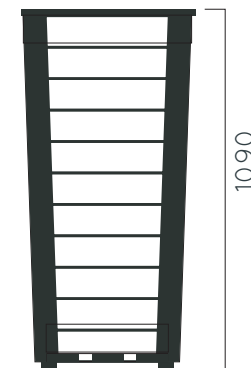

DIMENSIONS: L550xW550xH1090mm

GRACIA 110

Material: Impregnated wood coated with Water-based paint certified by the (En 71- 3 safety for toys).

- ▷ Resistance
- ▷ Stabilized dimensions

Translucent wood finish

- ▷ Transparency
- ▷ Protection

Autoclave treated wood

- ▷ Strength
- ▷ Long serving
- ▷ Resistant to severe weather conditions

Packing size: 560 x 560 x 1100 mm

Colours | textures: