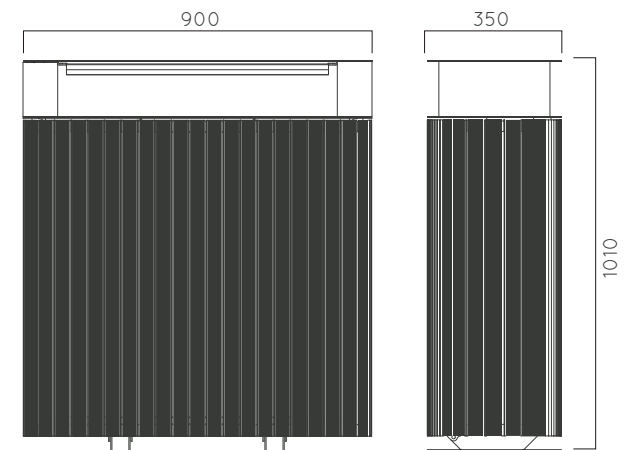

DIMENSIONS: L900xW350H1010 mm 100 litres

ECO WOOD without ashtray

Material: Impregnated wood coated with Water-based paint certified by the (En 71- 3 safety for toys).

Fixing: Hot-dip galvanized & powder-coated metal

- ▷ Resistance
- ▷ Stabilized dimensions

Translucent wood finish

- ▷ Transparency
- ▷ Protection

Autoclave treated wood

- ▷ Strength
- ▷ Long serving
- ▷ Resistant to severe weather conditions

Packing size: 910 x 360 x 1020 mm

Colours | textures:

DIMENSIONS: L900xW350H870 mm

ECO WOOD without ashtray

Material: Impregnated wood coated with Water-based paint certified by the (En 71- 3 safety for toys).

Fixing: Hot-dip galvanized & powder-coated metal

- ▷ Resistance
- ▷ Stabilized dimensions

Translucent wood finish

- ▷ Transparency
- ▷ Protection

Autoclave treated wood

- ▷ Strength
- ▷ Long serving
- ▷ Resistant to severe weather conditions

Packing size: 910 x 360 x 880 mm