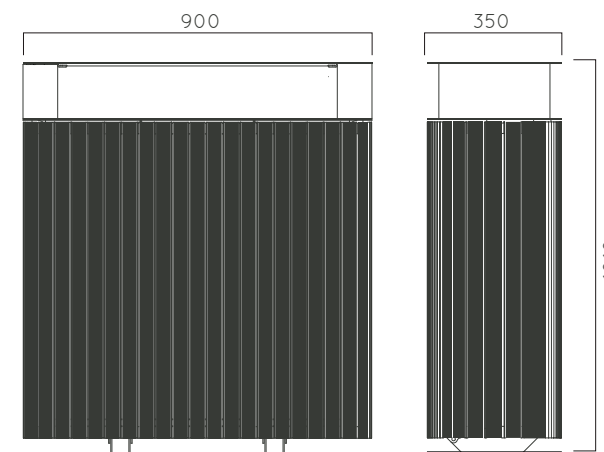

DIMENSIONS: L900xW350H1010 mm 100 litres

ECO WOOD without ashtray

Material: Impregnated wood coated with Water-based paint certified by the (En 71- 3 safety for toys).

Fixing: Hot-dip galvanized & powder-coated metal

Colours | textures:

DIMENSIONS: L900xW350H870 mm

ECO WOOD without ashtray

Material: Impregnated wood coated with Water-based paint certified by the (En 71- 3 safety for toys).

Fixing: Hot-dip galvanized & powder-coated metal

Colours | textures:

Wood

Metal

DIMENSIONS: L900xW350H1010 mm 100 litres

ECO WOOD with ashtray

Material: Impregnated wood coated with Water-based paint certified by the (En 71- 3 safety for toys).

Fixing: Hot-dip galvanized & powder-coated metal

- ▷ Resistance
- ▷ Stabilized dimensions

Translucent wood finish

- ▷ Transparency
- ▷ Protection

Autoclave treated wood

- ▷ Strength
- ▷ Long serving
- ▷ Resistant to severe weather conditions

Packing size: 910 x 360 x 1020 mm