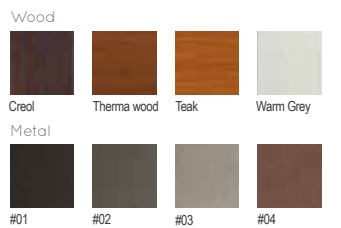

Colours | textures:

DIMENSIONS: L900xW350H870 mm

ECO WOOD without ashtray

Material: Impregnated wood coated with Water-based paint certified by the (En 71- 3 safety for toys).

Fixing: Hot-dip galvanized & powder-coated metal

Colours | textures: