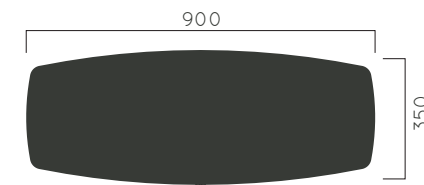

DIMENSIONS: L900xW350H1010 mm 100 litres

ECO WOOD without ashtray

Material: Impregnated wood coated with Water-based paint certified by the (En 71- 3 safety for toys).

Fixing: Hot-dip galvanized & powder-coated metal

- ▷ Resistance
- ▷ Stabilized dimensions

Translucent wood finish

- ▷ Transparency
- ▷ Protection

Autoclave treated wood

- ▷ Strength
- ▷ Long serving
- ▷ Resistant to severe weather conditions

Packing size: 910 x 360 x 1020 mm

Colours | textures:

DIMENSIONS: L900xW350H870 mm

ECO WOOD without ashtray

Material: Impregnated wood coated with Water-based paint certified by the (En 71- 3 safety for toys).

Fixing: Hot-dip galvanized & powder-coated metal

- ▷ Resistance
- ▷ Stabilized dimensions

Translucent wood finish

- ▷ Transparency
- ▷ Protection

Autoclave treated wood

- ▷ Strength
- ▷ Long serving
- ▷ Resistant to severe weather conditions

Packing size: 910 x 360 x 880 mm