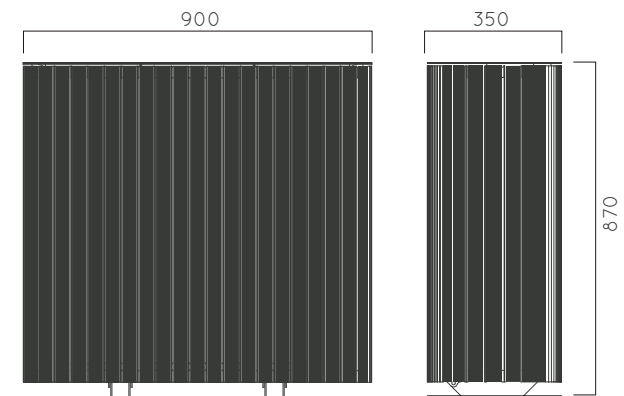

DIMENSIONS: L900xW350H1010 mm 100 litres

ECO WOOD without ashtray

Material: Impregnated wood coated with Water-based paint certified by the (En 71- 3 safety for toys).

Fixing: Hot-dip galvanized & powder-coated metal

Colours | textures:

DIMENSIONS: L900xW350H870 mm

ECO WOOD without ashtray

Material: Impregnated wood coated with Water-based paint certified by the (En 71- 3 safety for toys).

Fixing: Hot-dip galvanized & powder-coated metal

- ▷ Resistance
- ▷ Stabilized dimensions

Translucent wood finish

- ▷ Transparency
- ▷ Protection

Autoclave treated wood

- ▷ Strength
- ▷ Long serving
- ▷ Resistant to severe weather conditions

Packing size: 910 x 360 x 880 mm

Colours | textures:

Wood

Metal

DIMENSIONS: L900xW350H1010 mm 100 litres

ECO WOOD with ashtray

Material: Impregnated wood coated with Water-based paint certified by the (En 71- 3 safety for toys).

Fixing: Hot-dip galvanized & powder-coated metal