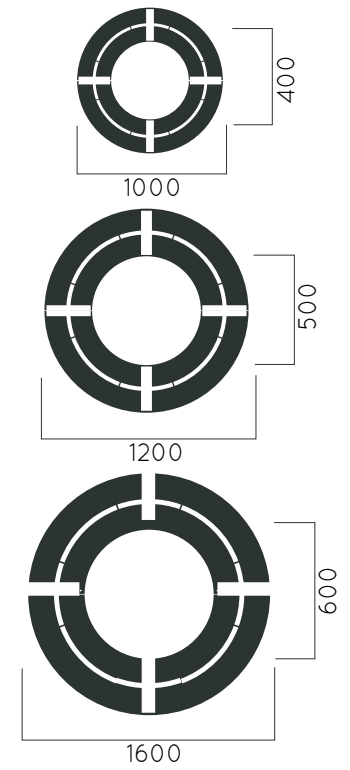

DIMENSIONS: D1600x600x1200x500x1000x400mm

PERLA

Material:	Hot-dip galvanized & powder-coated metal
	<ul style="list-style-type: none"> ▷ Resistance ▷ Stabilized dimensions
	<ul style="list-style-type: none"> ▷ Transparency ▷ Protection
	<ul style="list-style-type: none"> ▷ Strength ▷ Long serving ▷ Resistant to severe weather conditions
Packing size:	1610x610x1210x510x1010x410 mm
Colours textures:	<p>Metal</p> <div style="display: flex; align-items: center; gap: 10px;"> <div style="width: 20px; height: 20px; background-color: black; border: 1px solid black; margin-right: 5px;"></div> #1 <div style="width: 20px; height: 20px; background-color: #333; border: 1px solid black; margin-right: 5px;"></div> #2 <div style="width: 20px; height: 20px; background-color: #ccc; border: 1px solid black; margin-right: 5px;"></div> #3 <div style="width: 20px; height: 20px; background-color: #663; border: 1px solid black;"></div> #4 </div>