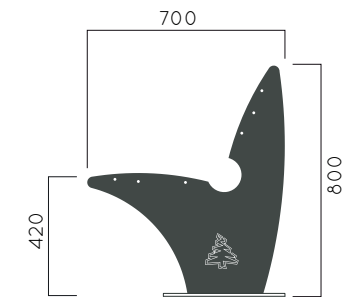

DIMENSIONS: L2000xW700xH420/800 mm

GOOD LUCK BENCH

Material: Impregnated wood coated with Water-based paint certified by the (En 71- 3 safety for toys).

Fixing: Hot-dip galvanized & powder-coated metal

- ▷ Resistance
- ▷ Stabilized dimensions

Translucent wood finish

- ▷ Transparency
- ▷ Protection

Autoclave treated wood

- ▷ Strength
- ▷ Long serving
- ▷ Resistant to severe weather conditions

Packing size: 2010 x710 x 421/810 mm

Colours | textures: