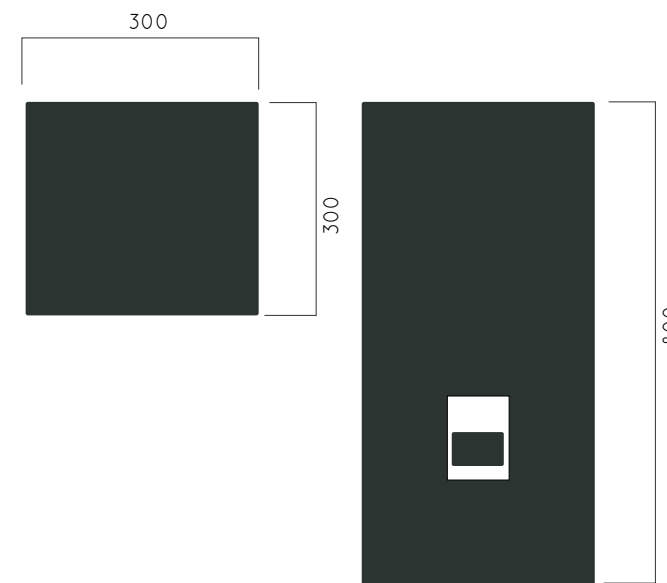

DIMENSIONS: L300xW300xH800mm

WOODEN BOLLARD

Material:	Hot-dip galvanized & powder-coated metal
	<ul style="list-style-type: none"> ▷ Resistance ▷ Stabilized dimensions
	<ul style="list-style-type: none"> ▷ Transparency ▷ Protection
	<ul style="list-style-type: none"> ▷ Strength ▷ Long serving ▷ Resistant to severe weather conditions
Packing size:	310 x310x810 mm
Colours textures:	<p>Metal</p> <div style="display: flex; justify-content: space-around; align-items: center;"> <div style="text-align: center;">  <p>#01</p> </div> <div style="text-align: center;">  <p>#02</p> </div> <div style="text-align: center;">  <p>#03</p> </div> <div style="text-align: center;">  <p>#04</p> </div> </div>