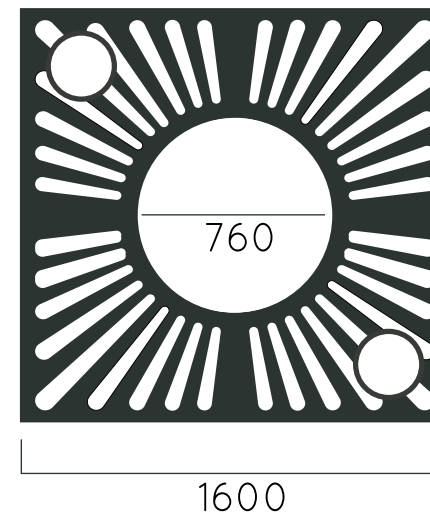

DIMENSIONS: D760 x 1600

SUNNY CUSTOMIZE

Material:	Hot-dip galvanized & powder-coated metal
	<ul style="list-style-type: none"> ▷ Resistance ▷ Stabilized dimensions
	<ul style="list-style-type: none"> ▷ Transparency ▷ Protection
	<ul style="list-style-type: none"> ▷ Strength ▷ Long serving ▷ Resistant to severe weather conditions
Packing size:	1700x1700
Colours textures:	<p>Metal</p> <div style="display: flex; justify-content: space-around; align-items: center;"> <div style="text-align: center;">  <p>#1</p> </div> <div style="text-align: center;">  <p>#2</p> </div> <div style="text-align: center;">  <p>#3</p> </div> <div style="text-align: center;">  <p>#4</p> </div> </div>