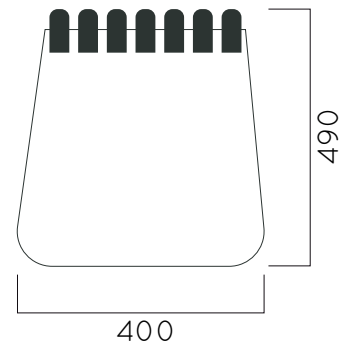

BARDE BENCH

Material: Impregnated wood coated with Water-based paint certified by the (En 71- 3 safety for toys).

Fixing: Hot-dip galvanized & powder-coated metal

- ▷ Resistance
- ▷ Stabilized dimensions

Translucent wood finish

- ▷ Transparency
- ▷ Protection

Autoclave treated wood

- ▷ Strength
- ▷ Long serving
- ▷ Resistant to severe weather conditions

Packing size: 580 x 401 x 500mm

Colours | textures:

Wood

Creol	Therna wood	Teak	Warm Grey

Metal

#01	#02	#03	#04