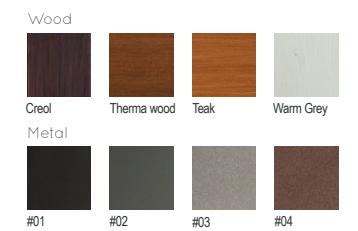

Translucent wood finish

- ▷ Transparency
- ▷ Protection

Autoclave treated wood

- ▷ Strength
- ▷ Long serving
- ▷ Resistant to severe weather conditions

Packing size: 1810 x 590 x 440 mm

Colours | textures: