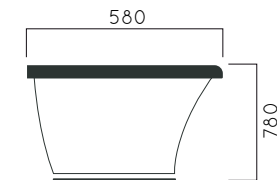

DIMENSIONS: L2000XW580XH780 mm