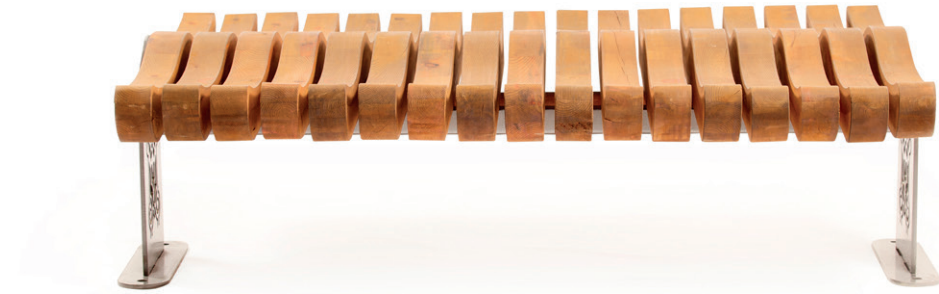

DIMENSIONS: L1500xW1000xH460mm