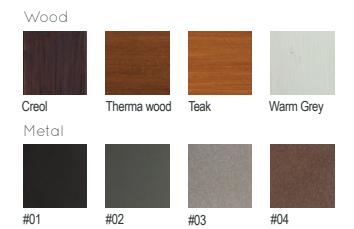

OLYMPIC 300 BENCH

Material: Impregnated wood coated with Water-based paint certified by the (En 71- 3 safety for toys).

Fixing: Hot-dip galvanized & powder-coated metal

- ▷ Resistance
- ▷ Stabilized dimensions

Translucent wood finish

- ▷ Transparency
- ▷ Protection

Autoclave treated wood

- ▷ Strength
- ▷ Long serving
- ▷ Resistant to severe weather conditions

Packing size: 3010 x 620 x 450/790 mm

Colours | textures: