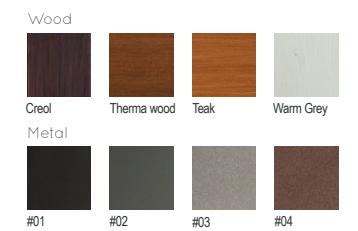

NUVOLO DOUBLE BENCH

Material: Impregnated wood coated with Water-based paint certified by the (En 71- 3 safety for toys).

Fixing: Hot-dip galvanized & powder-coated metal

- ▷ Resistance
- ▷ Stabilized dimensions

Translucent wood finish

- ▷ Transparency
- ▷ Protection

Autoclave treated wood

- ▷ Strength
- ▷ Long serving
- ▷ Resistant to severe weather conditions

Packing size: 3010 x 720 x 450/770 mm

Colours | textures: