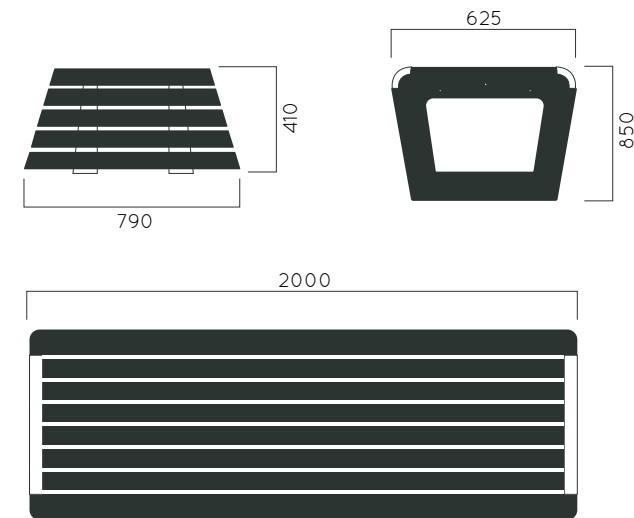

ICEBERG BENCH

Material: Impregnated wood coated with Water-based paint certified by the (En 71- 3 safety for toys).

Fixing: Hot-dip galvanized & powder-coated metal

- ▷ Resistance
- ▷ Stabilized dimensions

Translucent wood finish

- ▷ Transparency
- ▷ Protection

Autoclave treated wood

- ▷ Strength
- ▷ Long serving
- ▷ Resistant to severe weather conditions

Packing size: 2010 x635 x420/ 860 mm

Colours | textures: