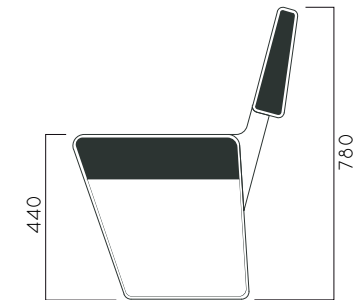

DIMENSIONS: L3000xW610xH440/780 mm