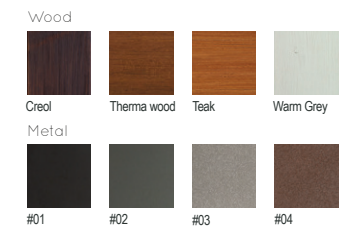

Translucent wood finish

- ▷ Transparency
- ▷ Protection

Autoclave treated wood

- ▷ Strength
- ▷ Long serving
- ▷ Resistant to severe weather conditions

Packing size: 1510 x 595 x 475 mm

Colours | textures: