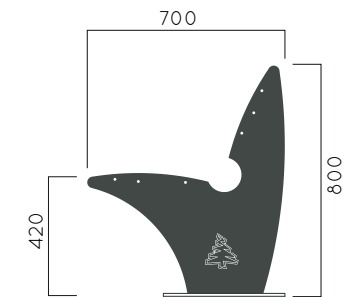

DIMENSIONS: L2000xW700xH420/800 mm