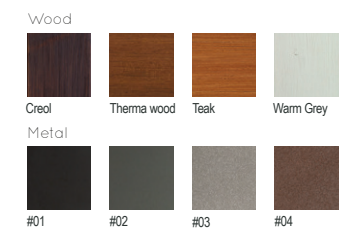

YUMRU BENCH

Material: Impregnated wood coated with Water-based paint certified by the (En 71- 3 safety for toys).

Fixing: Hot-dip galvanized & powder-coated metal

- ▷ Resistance
- ▷ Stabilized dimensions

Translucent wood finish

- ▷ Transparency
- ▷ Protection

Autoclave treated wood

- ▷ Strength
- ▷ Long serving
- ▷ Resistant to severe weather conditions

Packing size: 2010 x 570 x 570/590 mm

Colours | textures: