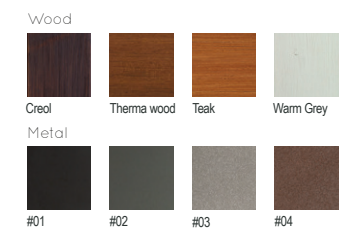

Translucent wood finish

- ▷ Transparency
- ▷ Protection

Autoclave treated wood

- ▷ Strength
- ▷ Long serving
- ▷ Resistant to severe weather conditions

Packing size: 2010 x710 x 421/810 mm

Colours | textures: