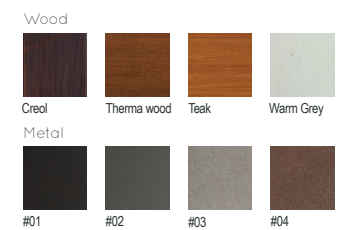

Translucent wood finish

- ▷ Transparency
- ▷ Protection

Autoclave treated wood

- ▷ Strength
- ▷ Long serving
- ▷ Resistant to severe weather conditions

Packing size: 2010 x590 x 440/830 mm

Colours | textures: