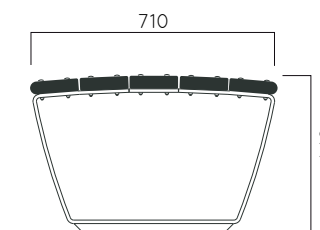

Wood

Creol Therna wood Teak Warm Grey

Metal

#01 #02 #03 #04

DIMENSIONS: L3000xW710xH440/760 mm