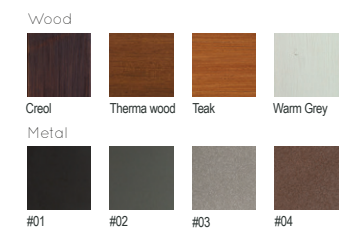

Translucent wood finish

- ▷ Transparency
- ▷ Protection

Autoclave treated wood

- ▷ Strength
- ▷ Long serving
- ▷ Resistant to severe weather conditions

Packing size: 2010 x 790 x 430/850 mm

Colours | textures: