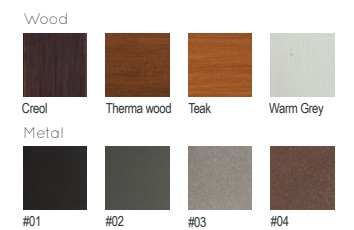

Translucent wood finish

- ▷ Transparency
- ▷ Protection

Autoclave treated wood

- ▷ Strength
- ▷ Long serving
- ▷ Resistant to severe weather conditions

Packing size: 3410 x 710 x 570 mm

Colours | textures: