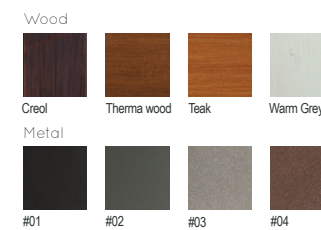

Translucent wood finish

- ▷ Transparency
- ▷ Protection

Autoclave treated wood

- ▷ Strength
- ▷ Long serving
- ▷ Resistant to severe weather conditions

Packing size: 2010 x 690 x 435 mm

Colours | textures: