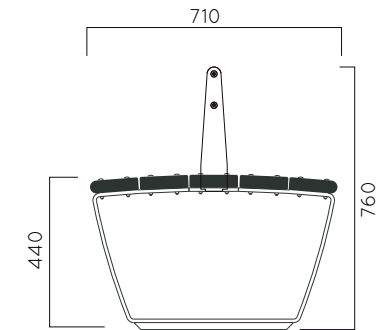

Wood

Creol Therna wood Teak Warm Grey

Metal

#01 #02 #03 #04

DIMENSIONS: L3000xW710xH440/760 mm