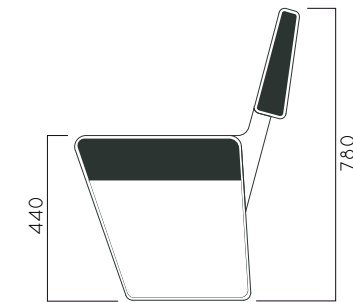

DIMENSIONS: L2000XW610XH440/780 mm

OLYMPIC 200 BENCH

Material: Impregnated wood coated with Water-based paint certified by the (En 71- 3 safety for toys).

Fixing: Hot-dip galvanized & powder-coated metal

- ▷ Resistance
- ▷ Stabilized dimensions

Translucent wood finish

- ▷ Transparency
- ▷ Protection

Autoclave treated wood

- ▷ Strength
- ▷ Long serving
- ▷ Resistant to severe weather conditions

Packing size: 2010 x 620 x 450/790 mm

Colours | textures: