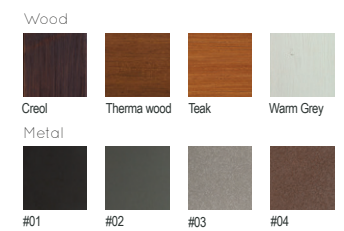

Translucent wood finish

- ▷ Transparency
- ▷ Protection

Autoclave treated wood

- ▷ Strength
- ▷ Long serving
- ▷ Resistant to severe weather conditions

Packing size: 2010 x 960 x 45 x 850 mm

Colours | textures: