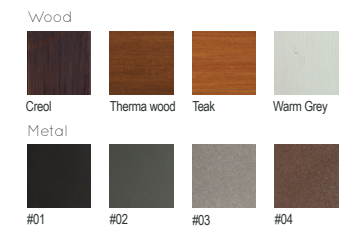

ZAFIRO BENCH

Material: Impregnated wood coated with Water-based paint certified by the (En 71- 3 safety for toys).

Fixing: Hot-dip galvanized & powder-coated metal

- ▷ Resistance
- ▷ Stabilized dimensions

Translucent wood finish

- ▷ Transparency
- ▷ Protection

Autoclave treated wood

- ▷ Strength
- ▷ Long serving
- ▷ Resistant to severe weather conditions

Packing size: 2010 x 435 x 580 mm

Colours | textures: