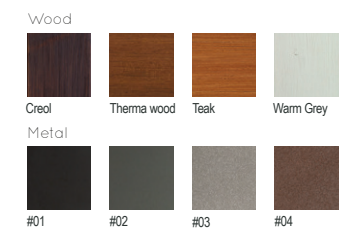

Translucent wood finish

- ▷ Transparency
- ▷ Protection

Autoclave treated wood

- ▷ Strength
- ▷ Long serving
- ▷ Resistant to severe weather conditions

Packing size: 2010 x 1633 x 770 mm

Colours | textures: