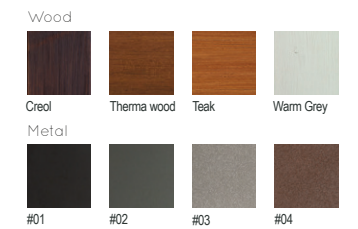

Translucent wood finish

- ▷ Transparency
- ▷ Protection

Autoclave treated wood

- ▷ Strength
- ▷ Long serving
- ▷ Resistant to severe weather conditions

Packing size: 3010 x 840 x 440/770 mm

Colours | textures: