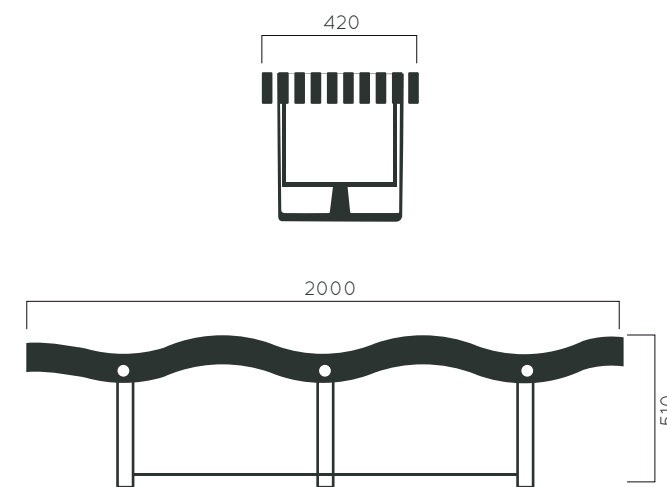

Packing size: 1870 x 730 x 450/620 mm

Colours | textures:

DIMENSIONS: L2000XW420XH510 mm