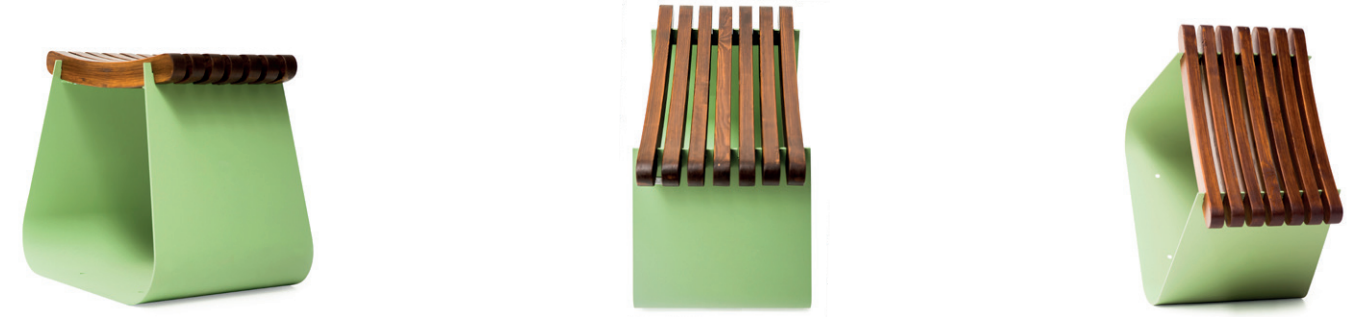

DIMENSIONS: L570xW400xH490 mm