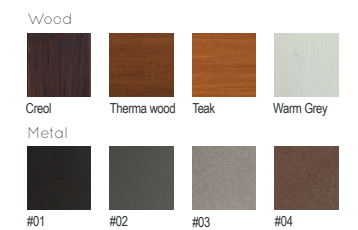

Translucent wood finish

- ▷ Transparency
- ▷ Protection

Autoclave treated wood

- ▷ Strength
- ▷ Long serving
- ▷ Resistant to severe weather conditions

Packing size: 2010 x 620 x 430/790 mm

Colours | textures: