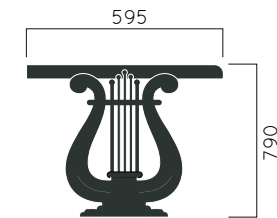

DIMENSIONS: L3900xW550xH450 mm

**LINE BENCH**

Material: Impregnated wood coated with Water-based paint certified by the (En 71- 3 safety for toys).

Fixing: Hot-dip galvanized & powder-coated metal

- ▷ Resistance
- ▷ Stabilized dimensions

Wood

Creol	Thema wood	Teak	Warm Grey

Metal

#01	#02	#03	#04

DIMENSIONS: L2500XW595XH790 mm