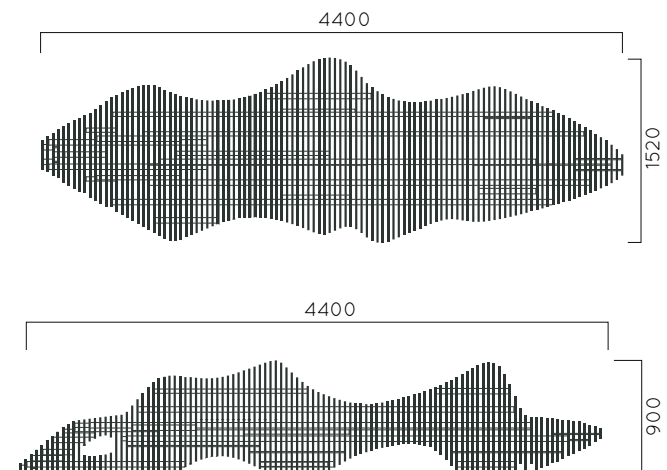

MURENA BENCH

Material: Impregnated wood coated with Water-based paint certified by the (En 71- 3 safety for toys).

- ▷ Resistance
- ▷ Stabilized dimensions

Translucent wood finish

- ▷ Transparency
- ▷ Protection

Autoclave treated wood

- ▷ Strength
- ▷ Long serving
- ▷ Resistant to severe weather conditions

Packing size: 4410 x 1530 x 910 mm

Colours | textures: