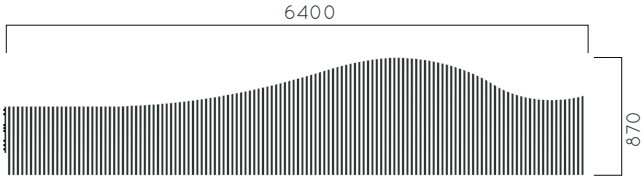

BELLEVUE BENCH

Material: Impregnated wood coated with Water-based paint certified by the (En 71- 3 safety for toys).

- ▷ Resistance
- ▷ Stabilized dimensions

Translucent wood finish

- ▷ Transparency
- ▷ Protection

Autoclave treated wood

- ▷ Strength
- ▷ Long serving
- ▷ Resistant to severe weather conditions

Packing size: 6500 x 860 x 880 mm

Colours | textures: