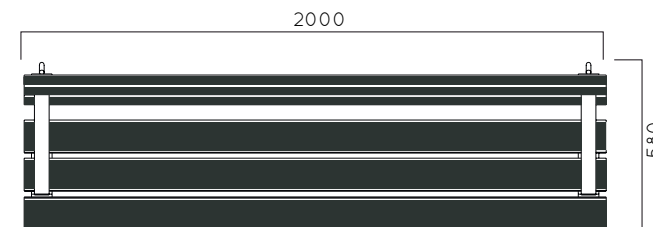

Colours | textures:

Wood

Creol	Therna wood	Teak	Warm Grey

Metal

#01	#02	#03	#04

DIMENSIONS: L2000xW580xH430/820 mm