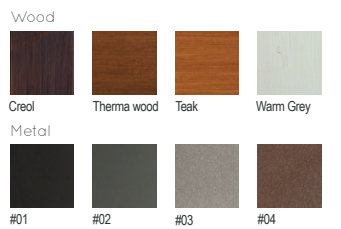

Translucent wood finish

- ▷ Transparency
- ▷ Protection

Autoclave treated wood

- ▷ Strength
- ▷ Long serving
- ▷ Resistant to severe weather conditions

Packing size: 2010 x635 x420/ 860 mm

Colours | textures: