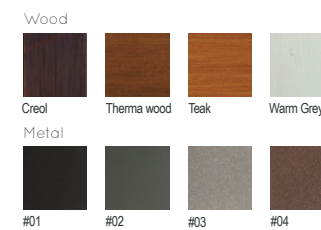

Translucent wood finish

- ▷ Transparency
- ▷ Protection

Autoclave treated wood

- ▷ Strength
- ▷ Long serving
- ▷ Resistant to severe weather conditions

Packing size: 3010 x 710 x 360/590 mm

Colours | textures: