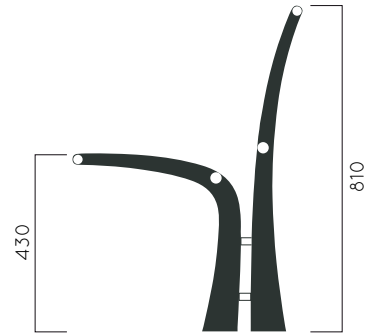

VICTORIA BENCH

Material:	Impregnated wood coated with Water-based paint certified by the (En 71- 3 safety for toys).
Fixing:	Hot-dip galvanized & powder-coated metal
	▷ Resistance ▷ Stabilized dimensions
	Translucent wood finish ▷ Transparency ▷ Protection
	Autoclave treated wood ▷ Strength ▷ Long serving ▷ Resistant to severe weather conditions
Packing size:	2010 x 560 x430 820 mm

Colours | textures:

Wood			
Creol	Therna wood	Teak	Warm Grey
Metal			
#01	#02	#03	#04