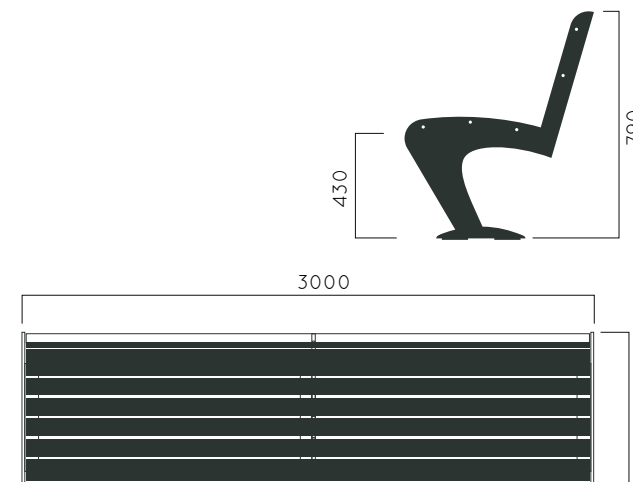

Colours | textures:

Wood

Creol	Thema wood	Teak	Warm Grey

Metal

#01	#02	#03	#04

DIMENSIONS: L3000XW650XH430/790 mm

**PRIMO 300 BENCH**

Material: Impregnated wood coated with Water-based paint certified by the (En 71- 3 safety for toys).