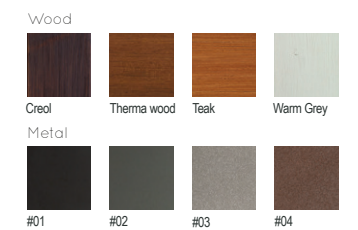

OLYMPIC 200 BENCH

Material: Impregnated wood coated with Water-based paint certified by the (En 71- 3 safety for toys).

Fixing: Hot-dip galvanized & powder-coated metal

- ▷ Resistance
- ▷ Stabilized dimensions

Translucent wood finish

- ▷ Transparency
- ▷ Protection

Autoclave treated wood

- ▷ Strength
- ▷ Long serving
- ▷ Resistant to severe weather conditions

Packing size: 2010 x 620 x 450/790 mm

Colours | textures: