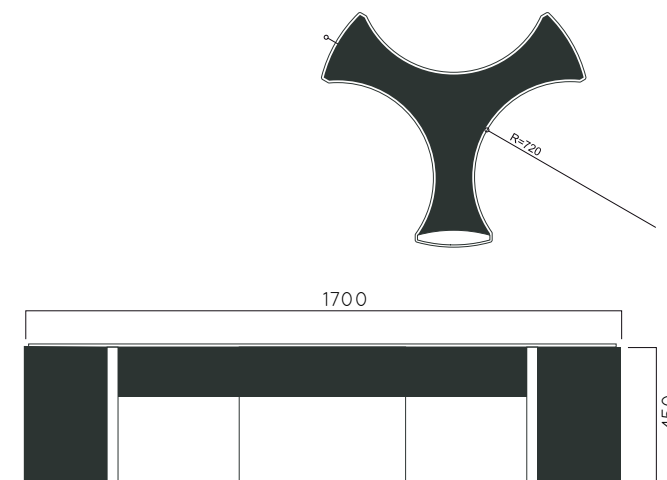

DIMENSIONS: L2000XW580XH780 mm

DIMENSIONS: L1700xH450 mm