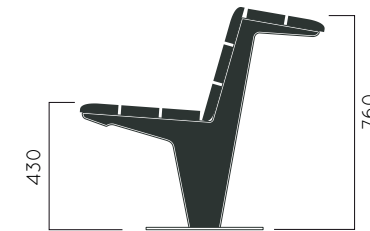

DIMENSIONS: L3000xW830xH430/760 mm