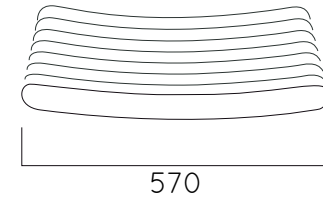

BARDE BENCH

Material: Impregnated wood coated with Water-based paint certified by the (En 71- 3 safety for toys).

Fixing: Hot-dip galvanized & powder-coated metal

- ▷ Resistance
- ▷ Stabilized dimensions

Translucent wood finish

- ▷ Transparency
- ▷ Protection

Autoclave treated wood

- ▷ Strength
- ▷ Long serving
- ▷ Resistant to severe weather conditions

Packing size: 580 x 401 x 500mm

Colours | textures:

Wood

Creol	Therna wood	Teak	Warm Grey

Metal

#01	#02	#03	#04