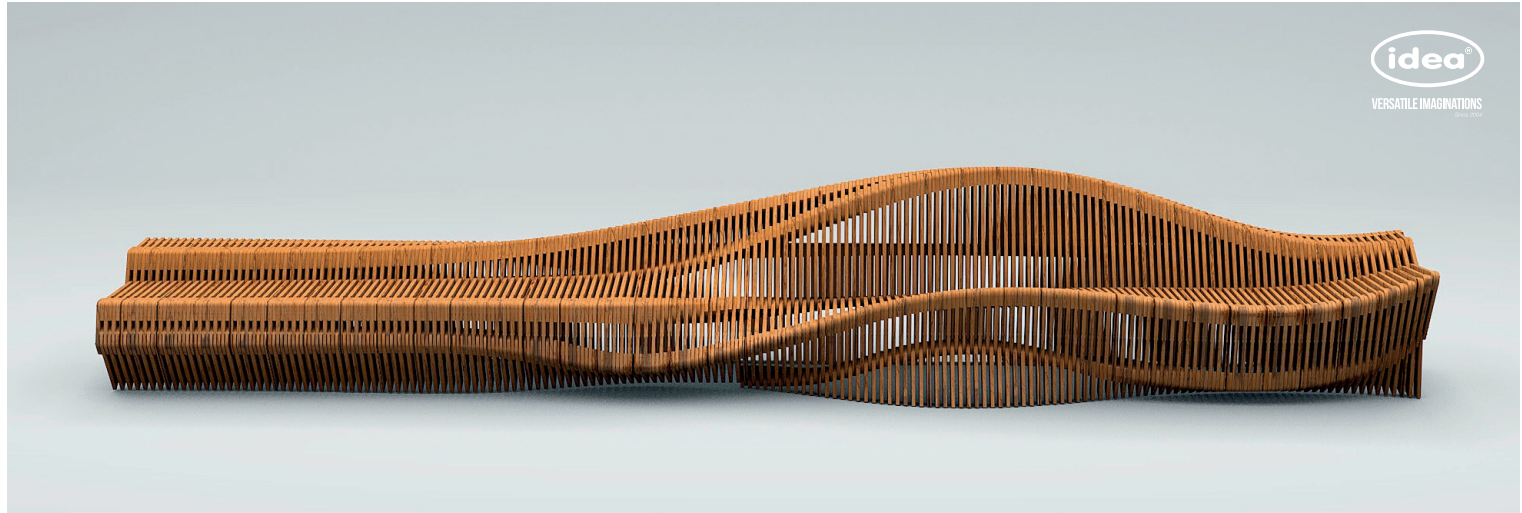

DIMENSIONS: L6400xW850xH870 mm

BELLEVUE BENCH

Material: Impregnated wood coated with Water-based paint certified by the (En 71- 3 safety for toys).

- ▷ Resistance
- ▷ Stabilized dimensions

Translucent wood finish

- ▷ Transparency
- ▷ Protection

Autoclave treated wood

- ▷ Strength
- ▷ Long serving
- ▷ Resistant to severe weather conditions

Packing size: 6500 x 860 x 880 mm

Colours | textures: