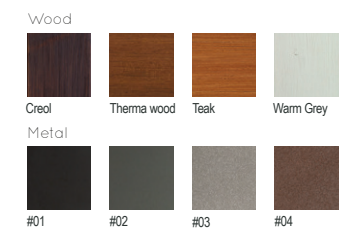

Translucent wood finish

- ▷ Transparency
- ▷ Protection

Autoclave treated wood

- ▷ Strength
- ▷ Long serving
- ▷ Resistant to severe weather conditions

**Packing size:** 3010 x 790 x 421/850 mm

Colours | textures: