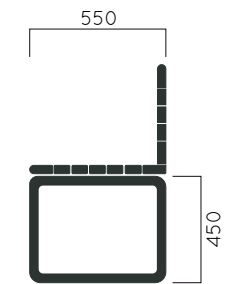

DIMENSIONS: L3900xW550xH450 mm

LINE BENCH

Material: Impregnated wood coated with Water-based paint certified by the (En 71- 3 safety for toys).

Fixing: Hot-dip galvanized & powder-coated metal

- ▷ Resistance
- ▷ Stabilized dimensions

Translucent wood finish

- ▷ Transparency
- ▷ Protection

Autoclave treated wood

- ▷ Strength
- ▷ Long serving
- ▷ Resistant to severe weather conditions

Packing size: 4000 x 560 x 460 mm

Colours | textures:

Wood

Creol	Thema wood	Teak	Warm Grey

Metal

#01	#02	#03	#04