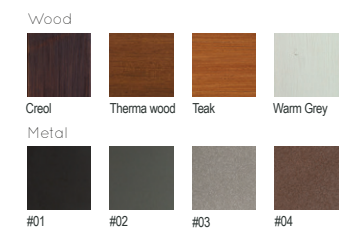

Translucent wood finish

- ▷ Transparency
- ▷ Protection

Autoclave treated wood

- ▷ Strength
- ▷ Long serving
- ▷ Resistant to severe weather conditions

Packing size: 1510 x1010 x 470 mm

Colours | textures: