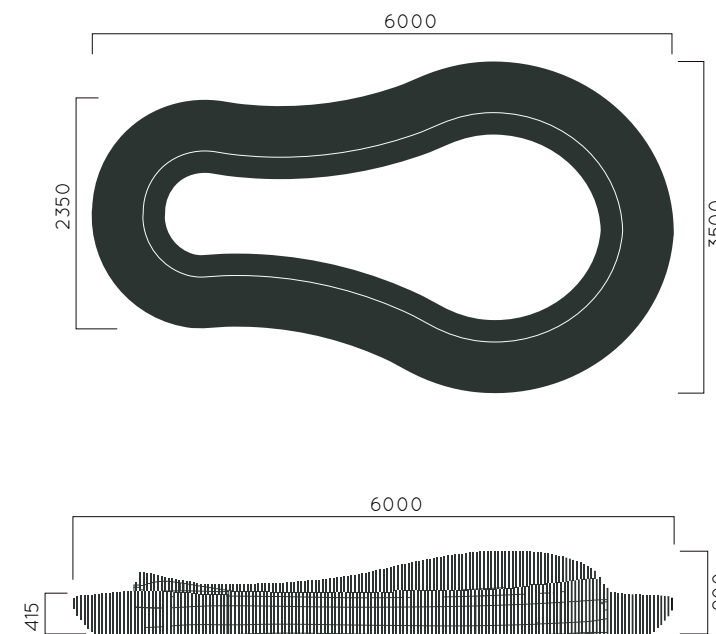

Material: Impregnated wood coated with Water-based paint certified by the (En 71- 3 safety for toys).

- ▷ Resistance
- ▷ Stabilized dimensions

Translucent wood finish

- ▷ Transparency
- ▷ Protection

Autoclave treated wood

- ▷ Strength
- ▷ Long serving
- ▷ Resistant to severe weather conditions

Packing size: 6100 x 3600 x 910 mm

Colours | textures: