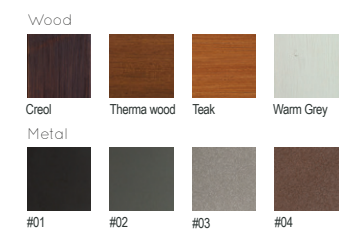

Translucent wood finish

- ▷ Transparency
- ▷ Protection

Autoclave treated wood

- ▷ Strength
- ▷ Long serving
- ▷ Resistant to severe weather conditions

Packing size: 2010 x 430 x 520 mm

Colours | textures: