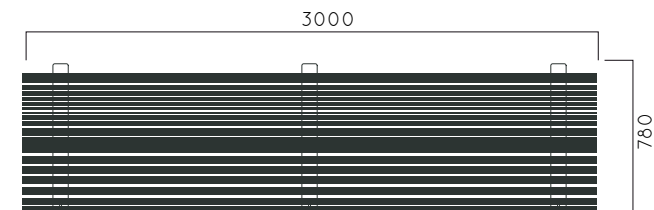

Packing size: 3010 x 660 x 450/800 mm

Colours | textures:

DIMENSIONS: L3000xW780xH420/840 mm