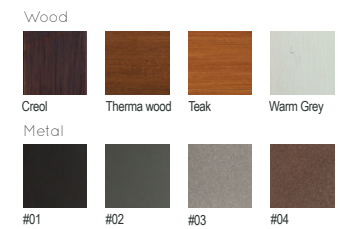

VIOLA BENCH

Material: Impregnated wood coated with Water-based paint certified by the (En 71- 3 safety for toys).

Fixing: Hot-dip galvanized & powder-coated metal

- ▷ Resistance
- ▷ Stabilized dimensions

Translucent wood finish

- ▷ Transparency
- ▷ Protection

Autoclave treated wood

- ▷ Strength
- ▷ Long serving
- ▷ Resistant to severe weather conditions

Packing size: 1870 x 730 x 450/620 mm

Colours | textures: