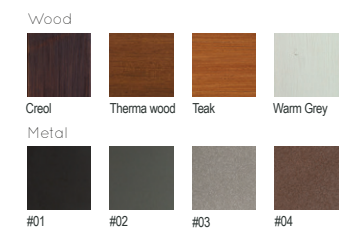

FLY BENCH

Material: Impregnated wood coated with Water-based paint certified by the (En 71- 3 safety for toys).

Fixing: Hot-dip galvanized & powder-coated metal

- ▷ Resistance
- ▷ Stabilized dimensions

Translucent wood finish

- ▷ Transparency
- ▷ Protection

Autoclave treated wood

- ▷ Strength
- ▷ Long serving
- ▷ Resistant to severe weather conditions

Packing size: 3010 x 850 x 430/801 mm

Colours | textures: