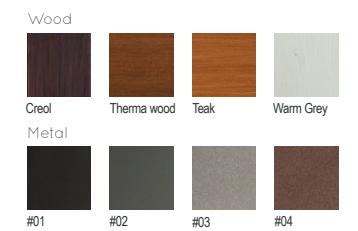

PRIMO 300 BENCH

Material: Impregnated wood coated with Water-based paint certified by the (En 71- 3 safety for toys).

Fixing: Hot-dip galvanized & powder-coated metal

- ▷ Resistance
- ▷ Stabilized dimensions

Translucent wood finish

- ▷ Transparency
- ▷ Protection

Autoclave treated wood

- ▷ Strength
- ▷ Long serving
- ▷ Resistant to severe weather conditions

Packing size: 3010 x 660 x 450/800 mm

Colours | textures: