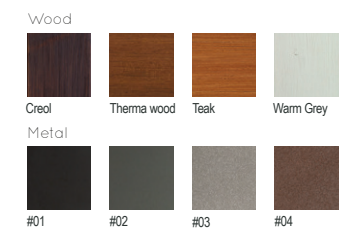

SHAPE BENCH

Material: Impregnated wood coated with Water-based paint certified by the (En 71- 3 safety for toys).

Fixing: Hot-dip galvanized & powder-coated metal

- ▷ Resistance
- ▷ Stabilized dimensions

1. Translucent wood finish
2. ▷ Transparency
   - ▷ Protection

1. Autoclave treated wood
2. ▷ Strength
   - ▷ Long serving
   - ▷ Resistant to severe weather conditions

Packing size: 2010 x 590 x 790 mm

Colours | textures: