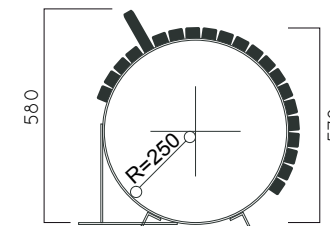

idea  
VERSATILE IMAGINATIONS

DIMENSIONS: L2000xW560xH570/580 mm