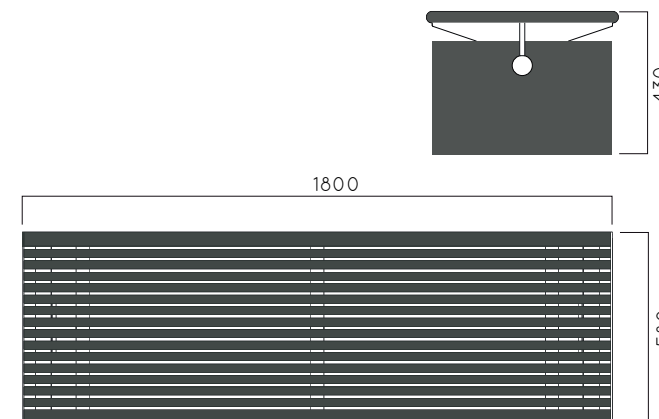

DIMENSIONS: L6000xW3500xH900 mm

Translucent wood finish

- ▷ Transparency
- ▷ Protection

Autoclave treated wood

- ▷ Strength
- ▷ Long serving
- ▷ Resistant to severe weather conditions

Packing size: 1810 x 590 x 440 mm

Colours | textures:

DIMENSIONS: L1500xW1000xH460mm