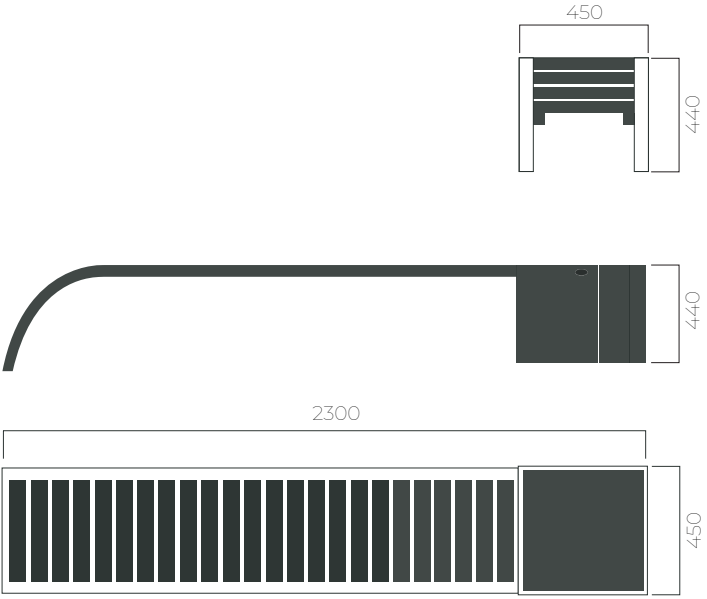

DIMENSIONS: L6000xW3500xH900 mm

DIMENSIONS: L2000xW600xH450 mm

Autoclave treated wood

- ▷ Strength
- ▷ Long serving
- ▷ Resistant to severe weather conditions

Packing size: 2010 x 610 x 460 mm

Colours | textures:

DIMENSIONS: L2300xW450xH440 mm

**CUSTOMIZABLE ADAMO BENCH**

Packing size: 2310 x 451 x 450 mm

Colours | textures:

DIMENSIONS: L2000xW950xH440/840 mm