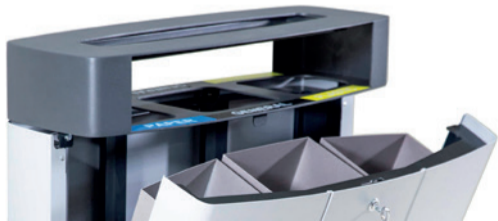

ECO GREY

with ashtray

"ECO" is our recycle bin that was designed to be durable, sleek, and made of metal material. It has three separate compartments for paper, plastic, and other items suitable for recycling.

MATERIAL:
Hot-dip galvanized and powder-coated metal

COLOURS | TEXTURES: