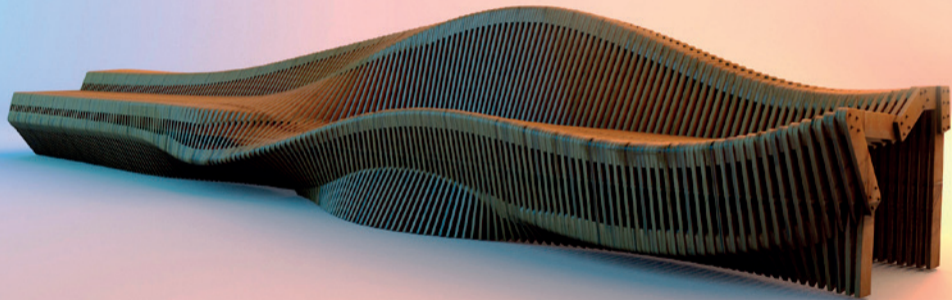

### COLOURS | TEXTURES:

"BELLEVUE" is a parametric bench that was designed using 768 different sized parts in a 6.4 meter-long architectural construction. Due to its unique design and special quality, it was nominated as "the best outdoor furniture of 2015" in Azerbaijan.