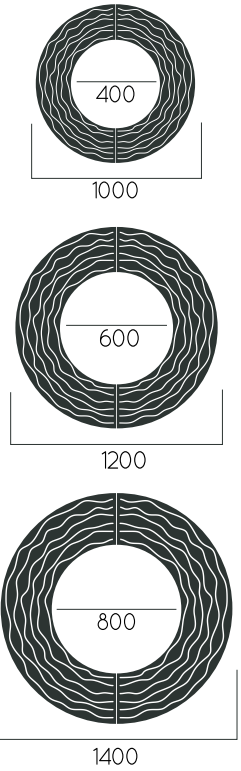

DIMENSIONS: D1000x400x1200x600x1400x800mm

WAVE

Material:	Hot-dip galvanized & powder-coated metal
	<ul style="list-style-type: none"> ▷ Resistance ▷ Stabilized dimensions
	<ul style="list-style-type: none"> ▷ Transparency ▷ Protection
	<ul style="list-style-type: none"> ▷ Strength ▷ Long serving ▷ Resistant to severe weather conditions
Packing size:	1010x1010x1210x1210x1410x1410 mm
Colours textures:	<p>Metal</p> <div style="display: flex; justify-content: space-around; align-items: center;"> <div style="text-align: center;">  <p>#1</p> </div> <div style="text-align: center;">  <p>#2</p> </div> <div style="text-align: center;">  <p>#3</p> </div> <div style="text-align: center;">  <p>#4</p> </div> </div>