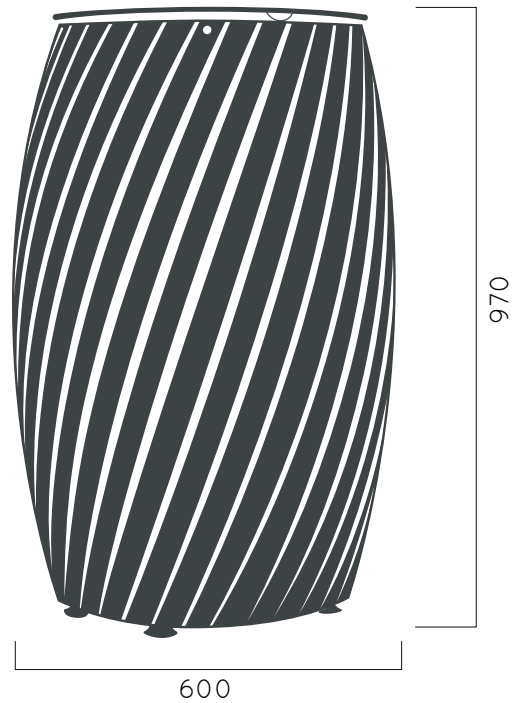

DIMENSIONS: D600xH970mm 90 litres

AMOR BIN WITH ASHTRAY

Material:	Hot-dip galvanized & powder-coated metal
	<ul style="list-style-type: none"> ▷ Resistance ▷ Stabilized dimensions
	<ul style="list-style-type: none"> ▷ Transparency ▷ Protection
	<ul style="list-style-type: none"> ▽ Strength ▽ Long serving ▽ Resistant to severe weather conditions
Packing size:	610 x 980 x mm
Colours textures:	<p>Metal</p> <div style="display: flex; justify-content: space-around; align-items: center;"> <div style="text-align: center;">  <p>#01</p> </div> <div style="text-align: center;">  <p>#02</p> </div> <div style="text-align: center;">  <p>#03</p> </div> <div style="text-align: center;">  <p>#04</p> </div> </div>