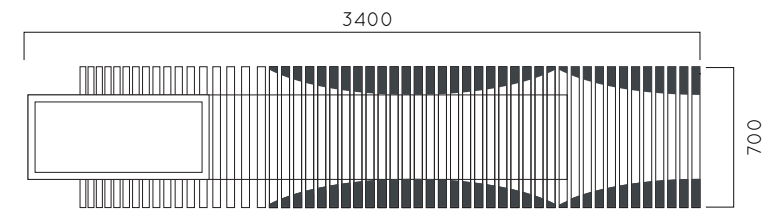

DIMENSIONS: L3400xW700xH560mm

TIGER 340

Material:	Impregnated wood coated with Water-based paint certified by the (En 71- 3 safety for toys).
Fixing:	Hot-dip galvanized & powder-coated metal
	<ul style="list-style-type: none"> ▷ Resistance ▷ Stabilized dimensions
	Translucent wood finish <ul style="list-style-type: none"> ▷ Transparency ▷ Protection
	Autoclave treated wood <ul style="list-style-type: none"> ▷ Strength ▷ Long serving ▷ Resistant to severe weather conditions
Packing size:	3500 x710x570mm