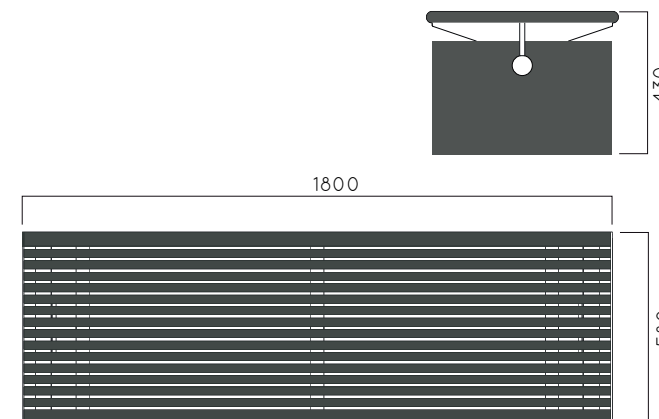

DIMENSIONS: L1800xW580xH430 mm

DAFNE BENCH

Material: Impregnated wood coated with Water-based paint certified by the (En 71- 3 safety for toys).

Fixing: Hot-dip galvanized & powder-coated metal

- ▷ Resistance
- ▷ Stabilized dimensions

Translucent wood finish

- ▷ Transparency
- ▷ Protection

Autoclave treated wood

- ▷ Strength
- ▷ Long serving
- ▷ Resistant to severe weather conditions

Packing size: 1810 x 590 x 440 mm

Colours | textures: