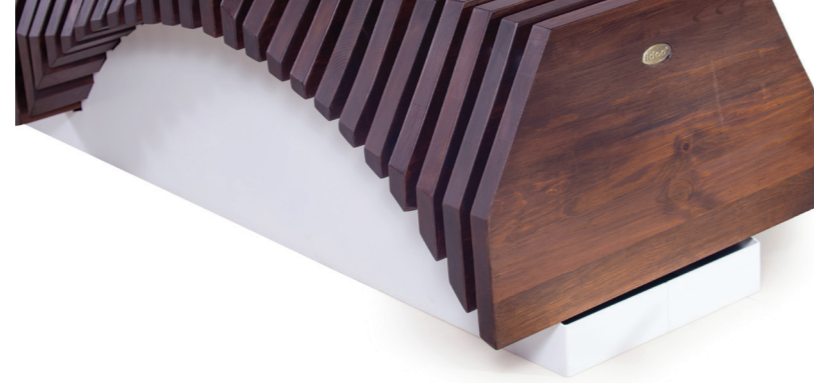

TIGER 340

URBAN | BENCH

MATERIAL

impregnated wood
EN 71- 3 Safety for Toys

resistance

stabilized dimensions

translucent wood finish

transparency

protection

autoclave treated wood

strength

long serving

hot-dip galvanized & powder-coated metal

resistant to severe weather conditions

PACKING SIZE

COLOURS | TEXTURES

Wood

Creol

Chestnut

Light

Warm Grey

Metal

#01

#02

#03

#04