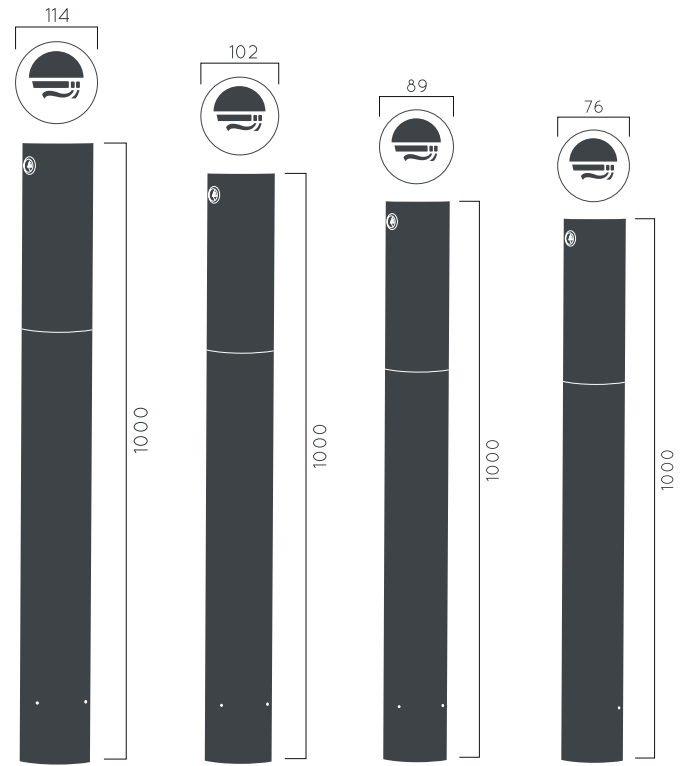

DIMENSIONS: D114 x H1000mm
 D102 x H1000mm
 D89 x H1000mm
 D76 x H1000mm

Stainless Steel Cigarette Bin

Material:	Hot-dip galvanized & powder-coated metal
Fixing:	Stainless Steel
	<ul style="list-style-type: none"> ▷ Resistance ▷ Stabilized dimensions
	<ul style="list-style-type: none"> ▷ Transparency ▷ Protection
	<ul style="list-style-type: none"> ▽ Strength ▽ Long serving ▽ Resistant to severe weather conditions
Packing size:	90x1010mm