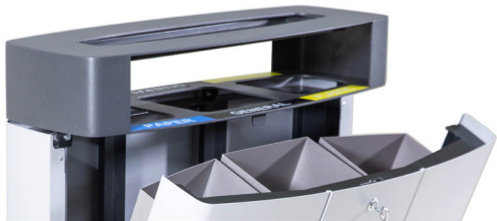

ECO GREY

with ashtray

"ECO" is our recycle bin that was designed to be durable, sleek, and made of metal material. It has three separate compartments for paper, plastic, and other items suitable for recycling.

MATERIAL:
Hot-dip galvanized and powder-coated metal

COLOURS | TEXTURES: