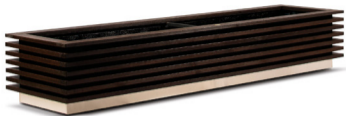

MATERIAL:
Hot-dip galvanized and powder-coated metal

COLOURS | TEXTURES:

- Plaza 300 -

- Plaza 200 -

- Plaza 100 -

PLAZA

"PLAZA" is a contemporary-style large planter that will no doubt create a stunning focal point for your designs. The use of an impregnated wood and water-based paint coating, which is certified by the "EN 71-3 Safety for Toys" standard, increases the resistance of the product and guarantees our product's longevity in harsh outdoor weather conditions.