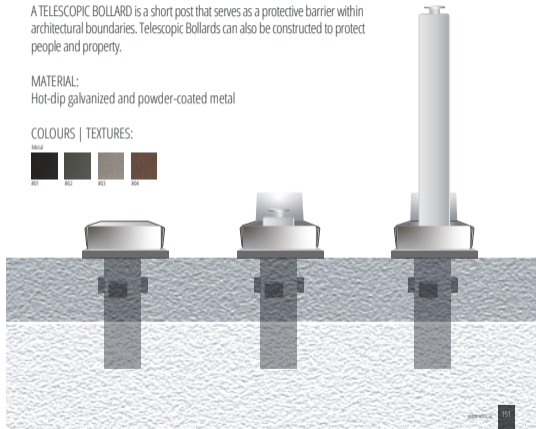

FIORE

Bollards can be used either to control traffic volume by limiting movements or to mark the boundaries of the area. "FIORE" will make you feel a touch of nature with its design. It was made so that you could plant a vine at its base and let it grow and flourish. We have different options for the materials that the customer might choose.

MATERIAL:
Hot-dip galvanized and powder-coated metal

UNCOT

Bollards can either be used to control traffic intake size by limiting movements or by marking the boundaries of the area. Our "UNCOT" offers you a more stable bollard, with its inverted U shape, that can be attached to the ground with two sets of bolts. We have different options for the materials that the customers might choose.

MATERIAL:
Hot-dip galvanized and powder-coated metal

COLOURS | TEXTURES:

TELESCOPIC

A TELESCOPIC BOLLARD is a short post that serves as a protective barrier within architectural boundaries. Telescopic Bollards can also be constructed to protect people and property.

MATERIAL:
Hot-dip galvanized and powder-coated metal

COLOURS | TEXTURES: