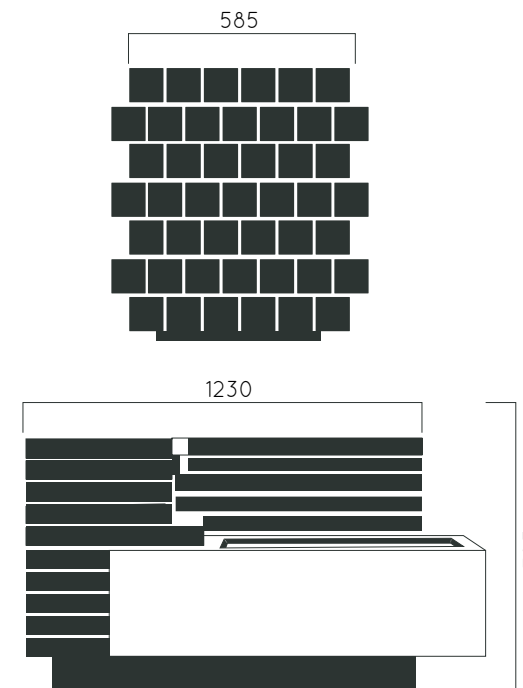

DIMENSIONS: L1230xW585xH705 mm

Translucent wood finish

- ▷ Transparency
- ▷ Protection

Autoclave treated wood

- ▷ Strength
- ▷ Long serving
- ▷ Resistant to severe weather conditions

Packing size: 1240 x 595 x 715 mm

Colours | textures: