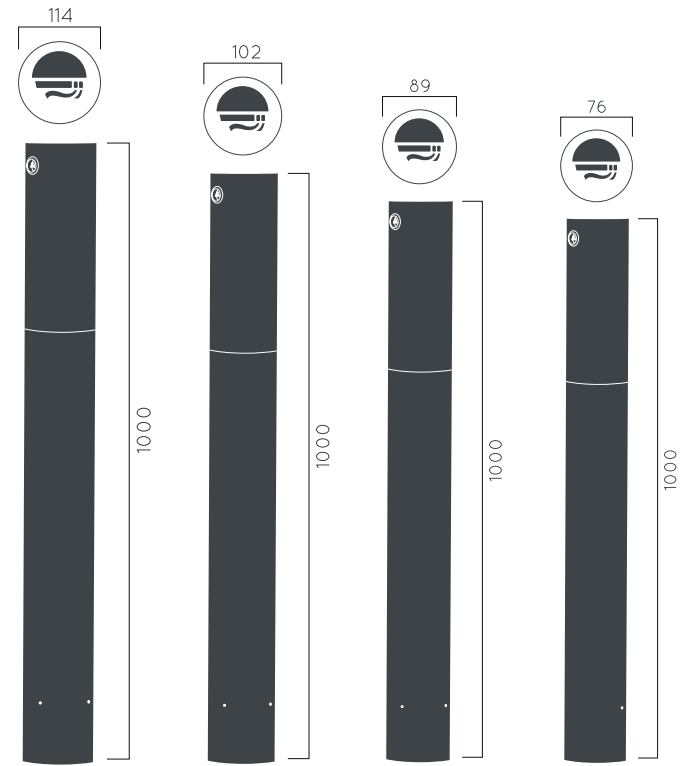

DIMENSIONS: D114 x H1000mm
 D102 x H1000mm
 D89 x H1000mm
 D76 x H1000mm

Stainless Steel Cigarette Bin

Material: Hot-dip galvanized & powder-coated metal

Fixing: Stainless Steel

- ▷ Resistance
- ▷ Stabilized dimensions

- ▷ Transparency
- ▷ Protection

- ▽ Strength
- ▽ Long serving
- ▽ Resistant to severe weather conditions

Packing size: 77x1010mm

Colours | textures: