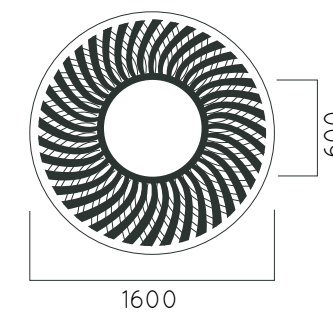

DIMENSIONS: D1600/600/1400/800/1200/500/1000/400mm

VORTEX

Material: Hot-dip galvanized & powder-coated metal

- ▷ Resistance
- ▷ Stabilized dimensions

- ▷ Transparency
- ▷ Protection

- ▷ Strength
- ▷ Long serving
- ▷ Resistant to severe weather conditions

Packing size: 1610x610x1410x810x1210x510x1010x410 mm

Colours | textures: