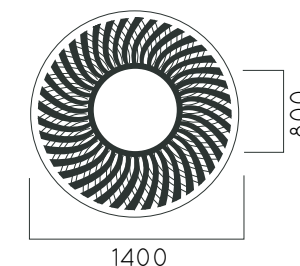

DIMENSIONS: D1600/600/1400/800/1200/500/1000/400mm

VORTEX

Material: Hot-dip galvanized & powder-coated metal

- ▷ Resistance
- ▷ Stabilized dimensions

- ▷ Transparency
- ▷ Protection

- ▷ Strength
- ▷ Long serving
- ▷ Resistant to severe weather conditions

Packing size: 1610x610x1410x810x1210x510x1010x410 mm

Colours | textures: