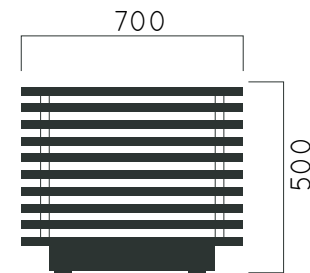

Dimensions: L1900xW700xH500 mm

PLAZA 200

Material: Impregnated wood coated with Water-based paint certified by the (En 71- 3 safety for toys).

Fixing: Hot-dip galvanized & powder-coated metal

- ▷ Resistance
- ▷ Stabilized dimensions

Translucent wood finish

- ▷ Transparency
- ▷ Protection

Autoclave treated wood

- ▷ Strength
- ▷ Long serving
- ▷ Resistant to severe weather conditions

Packing size: 1910 x 710 x 510 mm

Colours | textures: