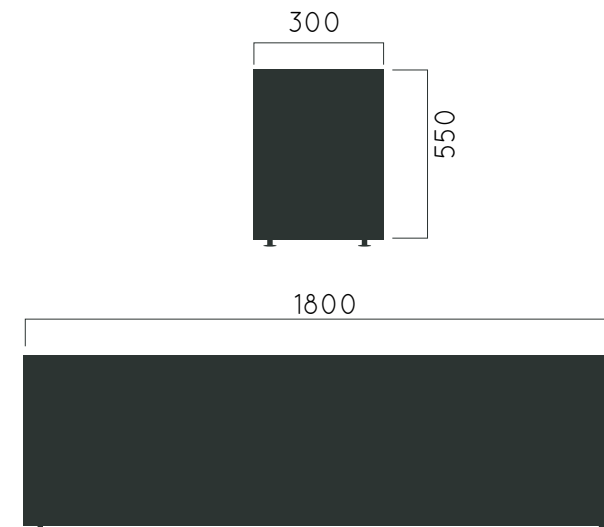

Dimensions: L1800xW300xH550 mm

GIRORDINO

Fixing:	Hot-dip galvanized & powder-coated metal
	<ul style="list-style-type: none"> ▷ Resistance ▷ Stabilized dimensions
	Translucent wood finish <ul style="list-style-type: none"> ▷ Transparency ▷ Protection
	Autoclave treated wood <ul style="list-style-type: none"> ▷ Strength ▷ Long serving ▷ Resistant to severe weather conditions
Packing size:	1810 x 301 x 560 mm