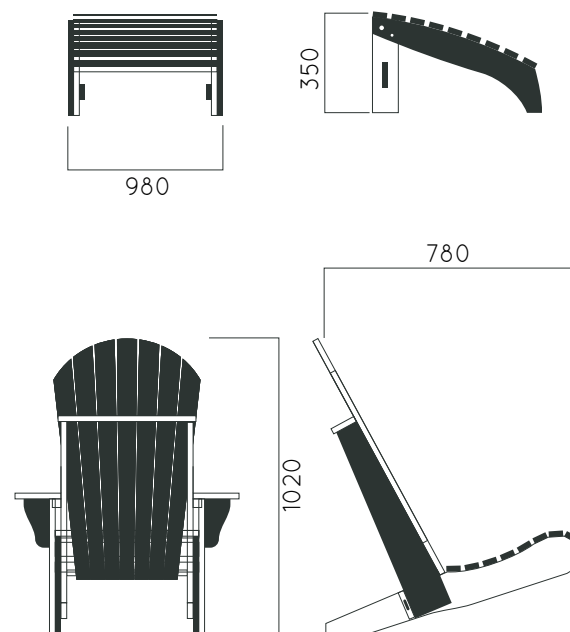

DIMENSIONS: L980xW780xH350/1020mm

DAVIDOFF

Material: Impregnated wood coated with Water-based paint certified by the (En 71- 3 safety for toys).

- ▷ Resistance
- ▷ Stabilized dimensions

Translucent wood finish

- ▷ Transparency
- ▷ Protection

Autoclave treated wood

- ▷ Strength
- ▷ Long serving
- ▷ Resistant to severe weather conditions

Packing size: 990 x 790 x360/ 1030 mm

Colours | textures: