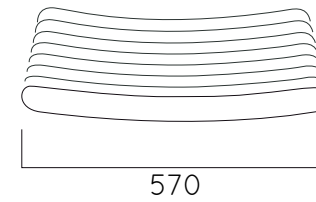

DIMENSIONS: L570xW400xH490 mm

BARDE BENCH

Material: Impregnated wood coated with Water-based paint certified by the (En 71- 3 safety for toys).

Fixing: Hot-dip galvanized & powder-coated metal

- ▷ Resistance
- ▷ Stabilized dimensions

- ▷ Translucent wood finish
- ▷ Transparency
- ▷ Protection

- ▷ Autoclave treated wood
- ▷ Strength
- ▷ Long serving
- ▷ Resistant to severe weather conditions

Packing size: 580 x 410x 500mm

Colours | textures: