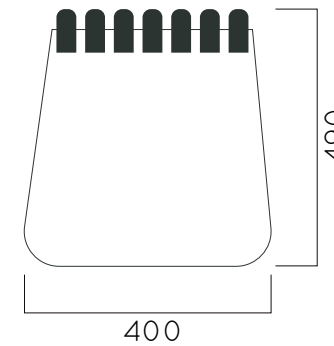

DIMENSIONS: L570xW400xH490 mm

BARDE BENCH

Material: Impregnated wood coated with Water-based paint certified by the (En 71- 3 safety for toys).

Fixing: Hot-dip galvanized & powder-coated metal

- ▷ Resistance
- ▷ Stabilized dimensions

- ▷ Translucent wood finish
- ▷ Transparency
- ▷ Protection

- ▷ Autoclave treated wood
- ▷ Strength
- ▷ Long serving
- ▷ Resistant to severe weather conditions

Packing size: 580 x 410x 500mm

Colours | textures: