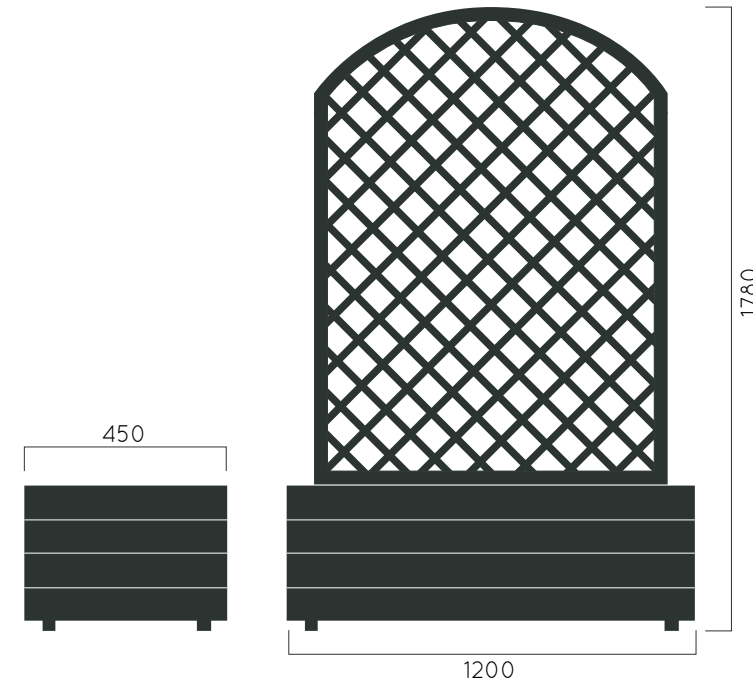

DIMENSIONS: L1200xW450xH1780 mm

LARA SEPTUM

Material: Impregnated wood coated with Water-based paint certified by the (En 71- 3 safety for toys).

- ▷ Resistance
- ▷ Stabilized dimensions

Translucent wood finish

- ▷ Transparency
- ▷ Protection

Autoclave treated wood

- ▷ Strength
- ▷ Long serving
- ▷ Resistant to severe weather conditions

Packing size: 1210 x 460 x 1790 mm

Colours | textures: